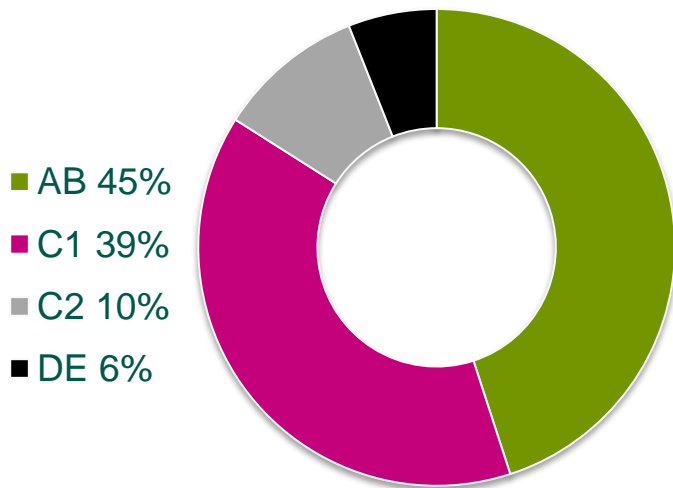

- North West 64%
- Yorkshire & Humberside 7%
- Rest of UK 27%
- Overseas 2%

The show attracts a North West based audience not seen at other RHS events.

Visitor satisfaction ratings are extremely high for the show at Tatton Park, with 90% rating the show 6 or 7 out of 7, and 78% rating the show good or very good value for money.