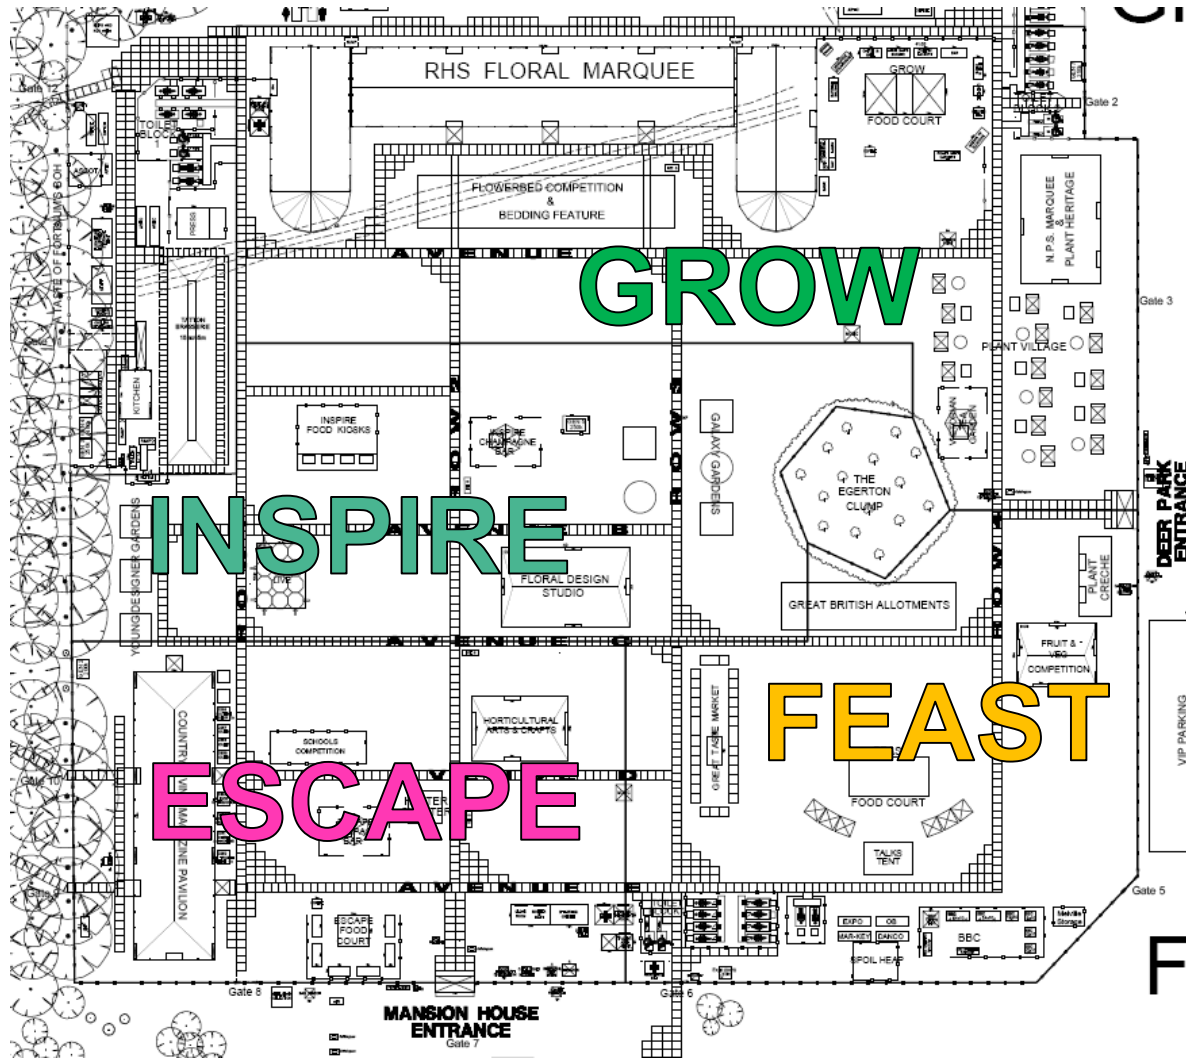

Ladies' Day

Social

Young Designer of the Year

Support for first time exhibitors

'Buzz'

Why RHS Flower Show Tatton Park?

Tatton Park is one of Cheshire's most beautiful open areas and one of the 30 *Gardens of Distinction* in this area. It provides the perfect backdrop for the RHS Flower Show. We aim to:

The Show in 2013 – Four Zones

GROW

The horticultural heart of the show

INSPIRE

The zone for innovation, aspiration and fresh ideas

Escape to the City
designed by Tony Woods

At the Garden Bees
designed by Florian Degroise