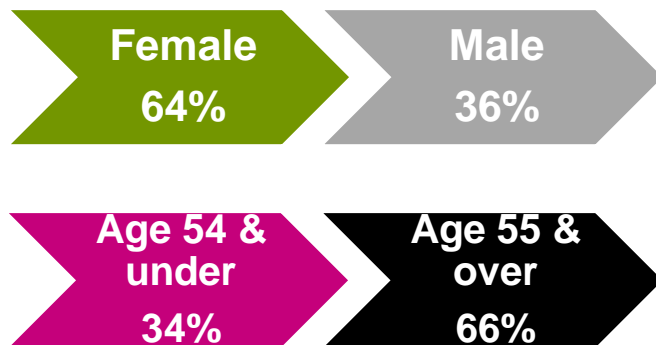

- North West 64%
- Yorkshire & Humberside 7%
- Rest of UK 27%
- Overseas 2%

The show attracts a North West based audience not seen at other RHS events.

Visitor satisfaction ratings are extremely high for the show at Tatton Park, with 90% rating the show 6 or 7 out of 7, and 78% rating the show good or very good value for money.