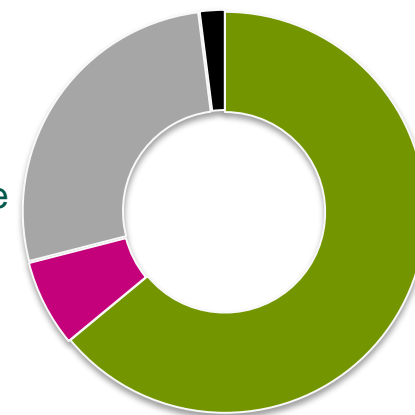

- North West 64%
- Yorkshire & Humberside 7%
- Rest of UK 27%
- Overseas 2%

The show attracts a North West based audience not seen at other RHS events.

Visitor satisfaction ratings are extremely high for the show at Tatton Park, with 90% rating the show 6 or 7 out of 7, and 78% rating the show good or very good value for money.